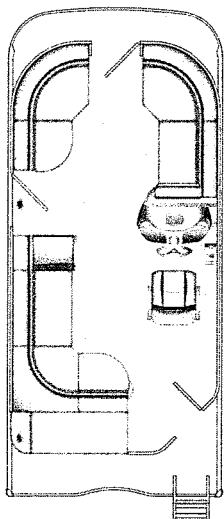

TRIFECTA

AUTHORIZED DEALER

Dennis Dillon RV & Marine

6560 W. Targee St.
Boise ID, 83709
Phone: 208-562-8911
Website: DDRV.com

2021 Trifecta 20C LE

HULL/SERIAL #	MODEL YEAR	LOA	APPROX.WEIGHT
	2021	20' 10"	1450
COLOR		BEAM	FUEL CAPACITY
		8' 6"	27gal

MANUFACTURERS SUGGESTED RETAIL PRICE

\$11,493 90ELPT CT

OPTIONS

20C LE 25" Tubes (Bi-Toons Only)	\$23,151
Premium Vinyl Pkg	\$0
Silver Rail Std	\$0
Charcoal	\$0
Black Onyx	\$0
Flagstone	\$0
Black Onyx	\$0
STD 20" Shaft Transom	\$0
Gray Pearl Woven	\$0
Bimini With Boot	\$0
8.5' x 10'	\$0
Mooring Cover	\$0
Coal	\$0
Mercury	\$0
90ELPT CT	\$11,493
Water Ready < 150hp	\$971
Mercury Pre-Rig w/Hummingbird	\$1,144
Premium Polymer Helm	\$0
(2) Portable Cupholders	\$236

Additional Options & Considerations

Freight	\$2,500
Prop, Fuel, Orientation	\$500
V&M trailer	\$5,454
Stock # TCM009	\$0

UNIQUE KEY FEATURES

Pictures shown are for reference only and may not match options selected.